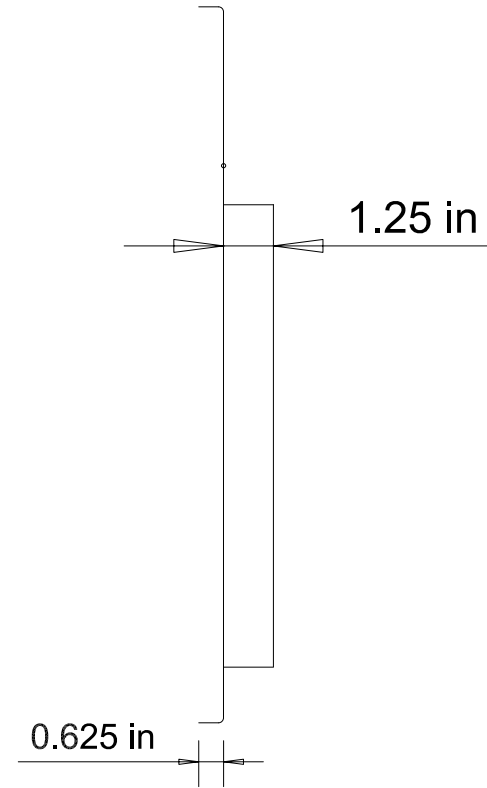

# Stainless steel hinged lid for 20 gallon sump. See Drg 3003B

**Powerwise**  
**Ink Pumps**  
 2700 West 21st Street, Erie, PA 16508 USA  
 Tel: 814 838 8718 Fax: 814 838 2800  
 e-mail: sales@powerwise.com  
 Website: www.powerwise.com

The contents of this drawing are subject to copyright and must not be disclosed to a third party or reproduced without the permission of Powerwise Corporation.

Drawing No.		3003LTUS	
Description		Stainless steel hinged lid for 20 Gallon Sump	
Scale	Do Not Scale	Issue	1
Date	Oct 12th 2000	Author	PJH