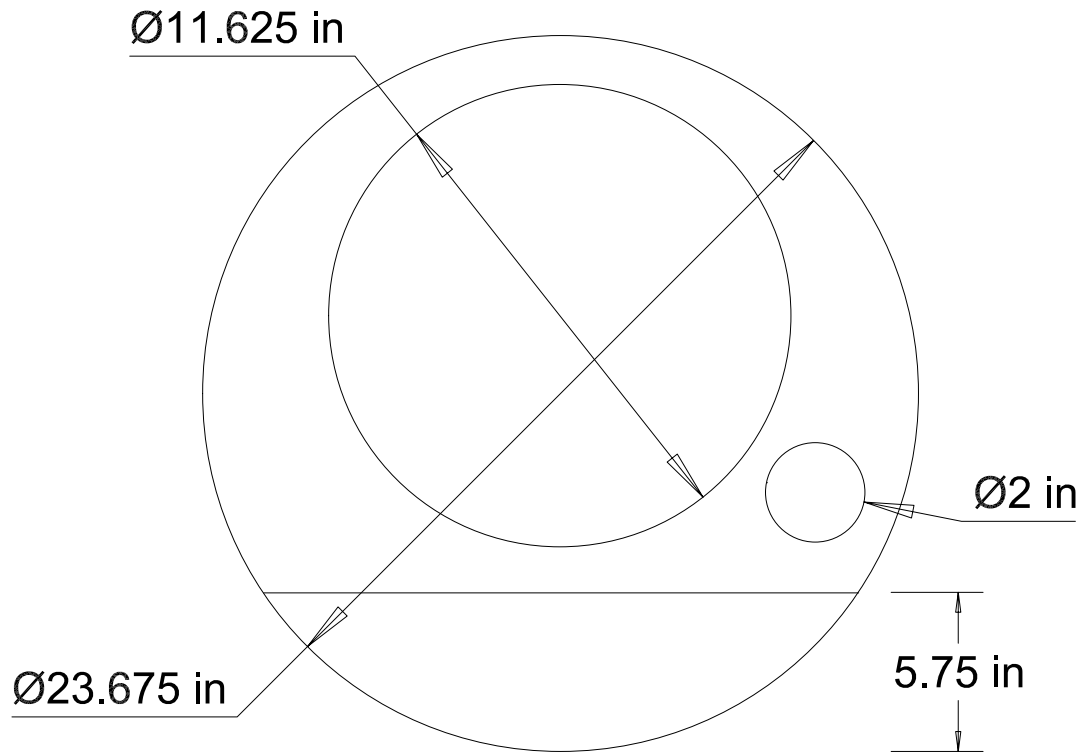

# Stainless steel hinged lid for 20 gallon sump. See Drg 3003B

**Powerwise**  
**Ink Pumps**  
 2700 West 21st Street, Erie, PA 16508 USA  
 Tel: 814 838 8718 Fax: 814 838 2800  
 e-mail: sales@powerwise.com  
 Website: www.powerwise.com

The contents of this drawing are subject to copyright and must not be disclosed to a third party or reproduced without the permission of Powerwise Corporation.

Drawing No.		3003LTUS	
Description		Stainless steel hinged lid for 20 Gallon Sump	
Scale	Do Not Scale	Issue	1
Date	Oct 12th 2000	Author	PJH