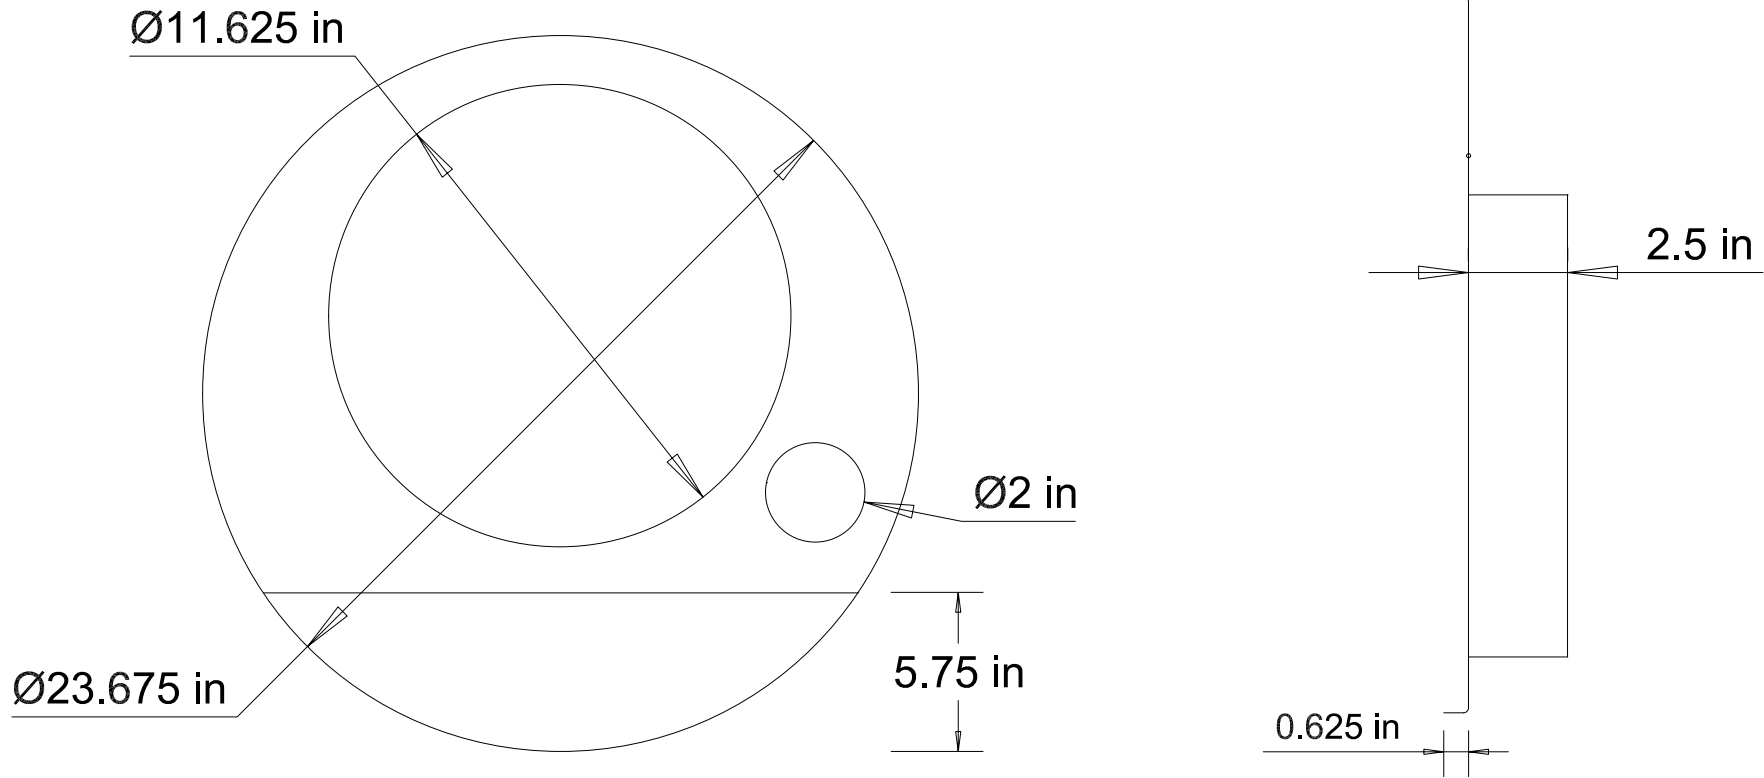

# Stainless steel hinged lid for 20 gallon sump. See Drg 3003B

Note: For use with Canadian Length Pumps

The contents of this drawing are subject to copyright and must not disclosed to a third party or reproduced without the permission of Powerwise Corporation.

Drawing No.	3003LC		
Description	Stainless steel hinged lid for 20 Gallon Sump		
Scale	Do Not Scale	Issue	1
Date	Oct 12th 2000	Author	PJH

**Powerwise**  
**Ink Pumps**  
 2700 West 21st Street, Erie, PA 16508 USA  
 Tel: 814 838 8718 Fax: 814 838 2800  
 e:medsales@powerwise.com  
 Website www.powerwise.com