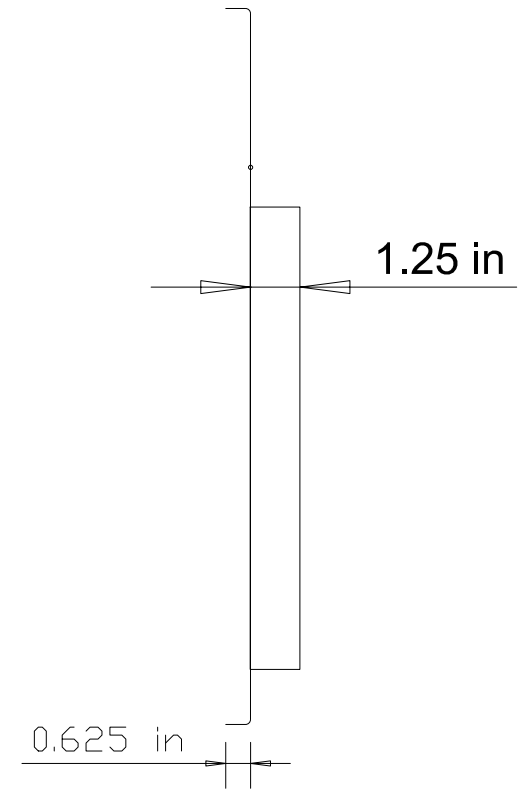

Stainless steel hinged lid for 10 gallon sump. See Drg 3000B

Powerwise
Ink Pumps
 2700 West 21st Street, Erie, PA 16508 USA
 Tel: 814 838 8718 Fax: 814 838 2800
 e-mail: sales@powerwise.com
 Website: www.powerwise.com

The contents of this drawing are subject to copyright and must not be disclosed to a third party or reproduced without the permission of Powerwise Corporation.

Drawing No.	3000LTUS		
Description	Stainless steel hinged lid for 10 Gallon Sump		
Scale	1:5	Issue	1
Date	Oct 12th 2000	Author	PJH