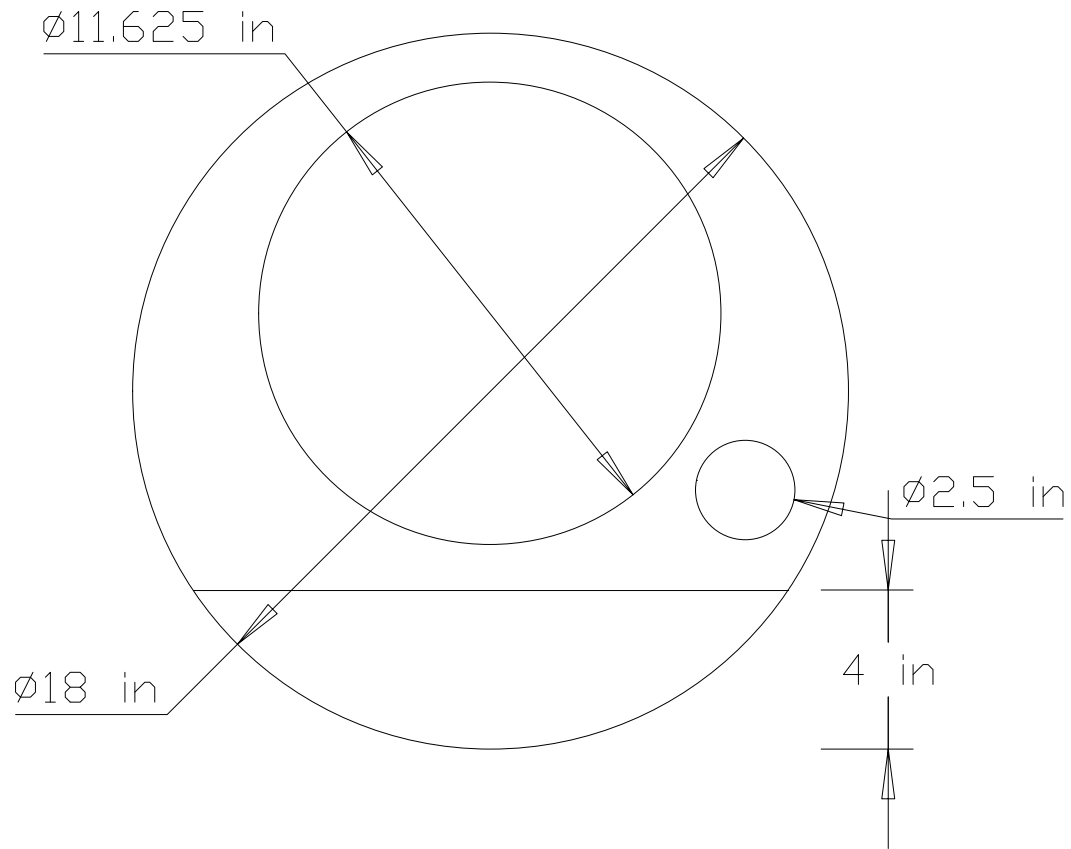

Stainless steel hinged lid for 10 gallon sump. See Drg 3000B

Powerwise
Ink Pumps
 2700 West 21st Street, Erie, PA 16508 USA
 Tel: 814 838 8718 Fax: 814 838 2800
 e-mail: sales@powerwise.com
 Website: www.powerwise.com

The contents of this drawing are subject to copyright and must not be disclosed to a third party or reproduced without the permission of Powerwise Corporation.

Drawing No.	3000LTUS		
Description	Stainless steel hinged lid for 10 Gallon Sump		
Scale	1:5	Issue	1
Date	Oct 12th 2000	Author	PJH