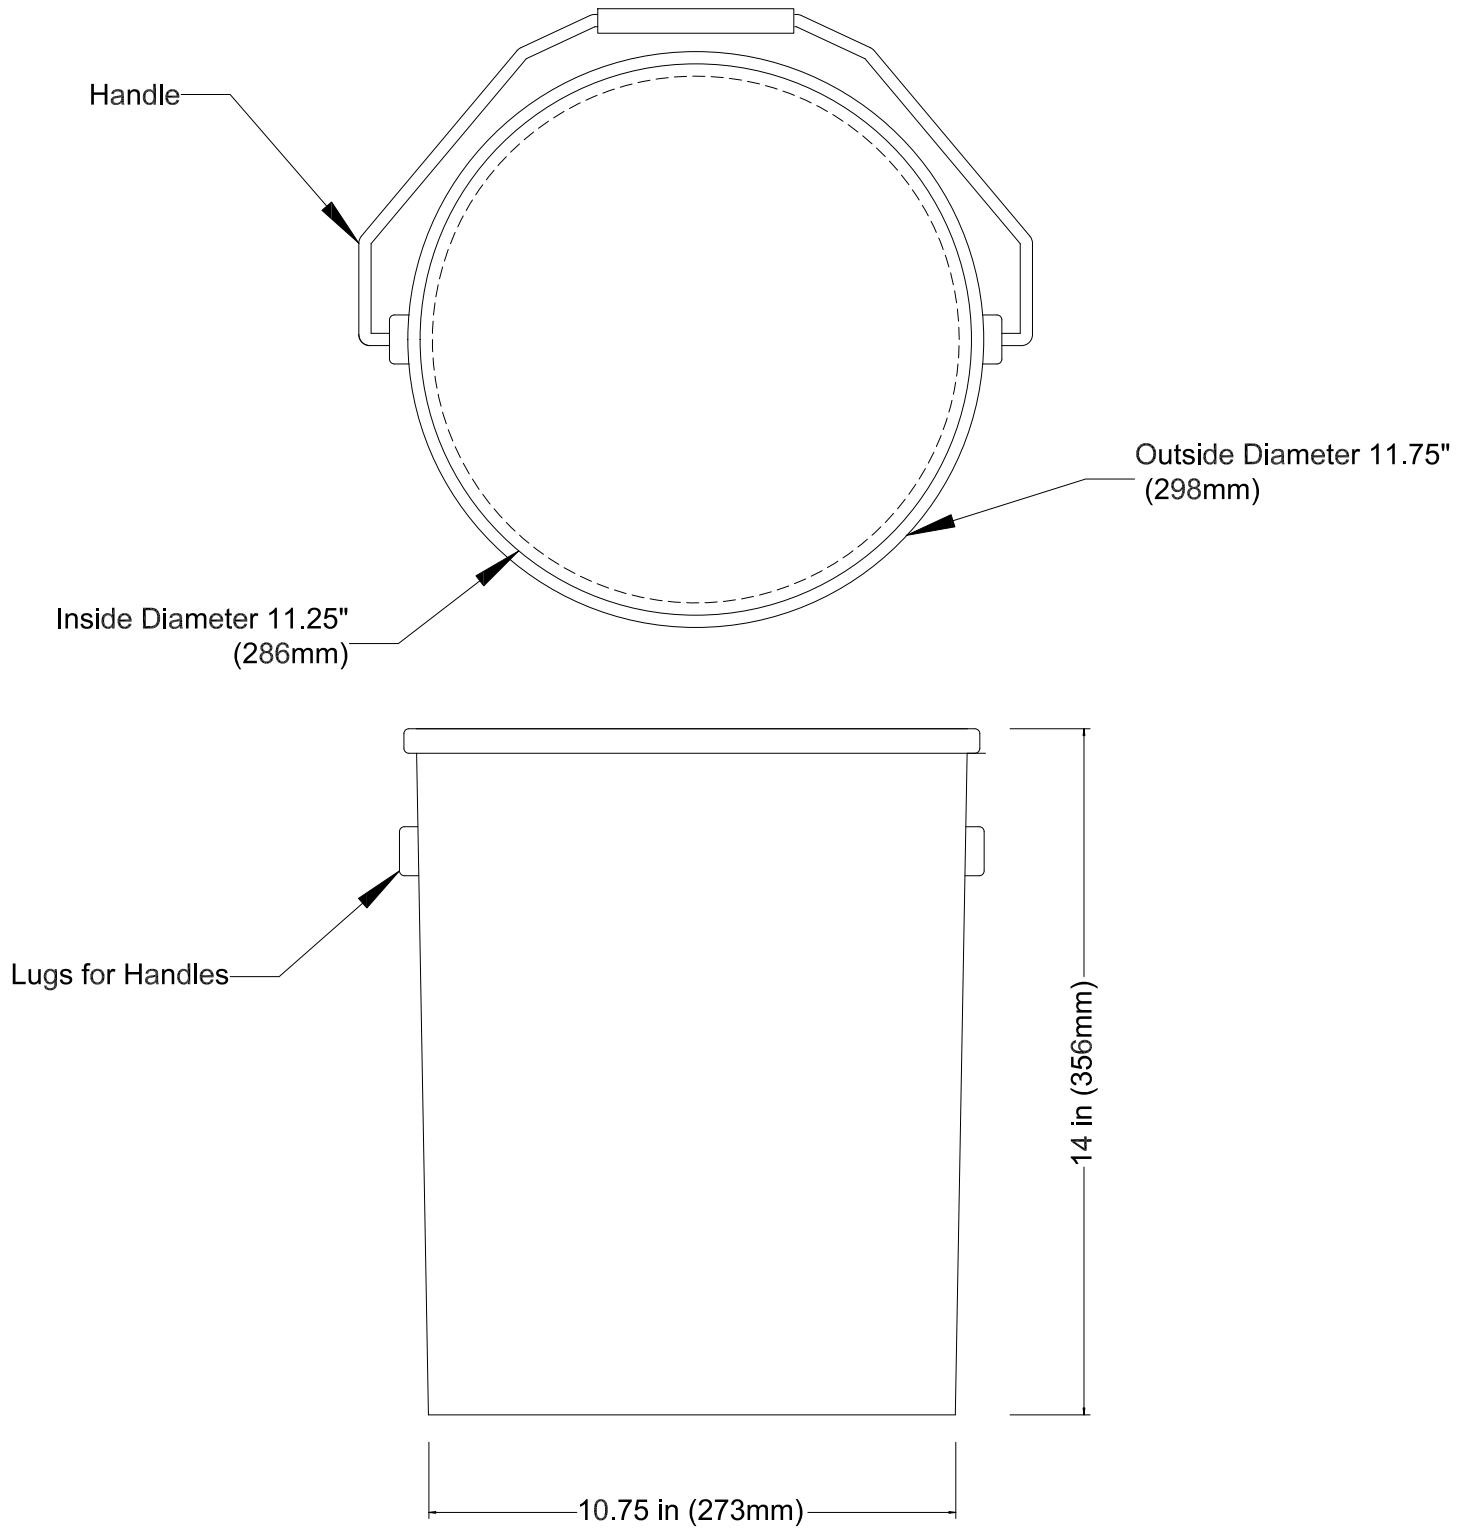

Lacquered Steel 25 Liter Tapered Container

Powerwise
Ink Pumps
 8700 West 81st Street, Suite 105, 8000 USA
 Tel: 814 888 8711 Fax: 814 888 8888
 email: sales@powerwise.com
 Website: www.powerwise.com

The contents of this drawing are subject to copyright and must not be disclosed to a third party or reproduced without the permission of Powerwise Corp.

Drawing No.	2055
Description	25 Liter Container
Date	June 18 2015
Scale	1:4
Issue 1	Author PJR