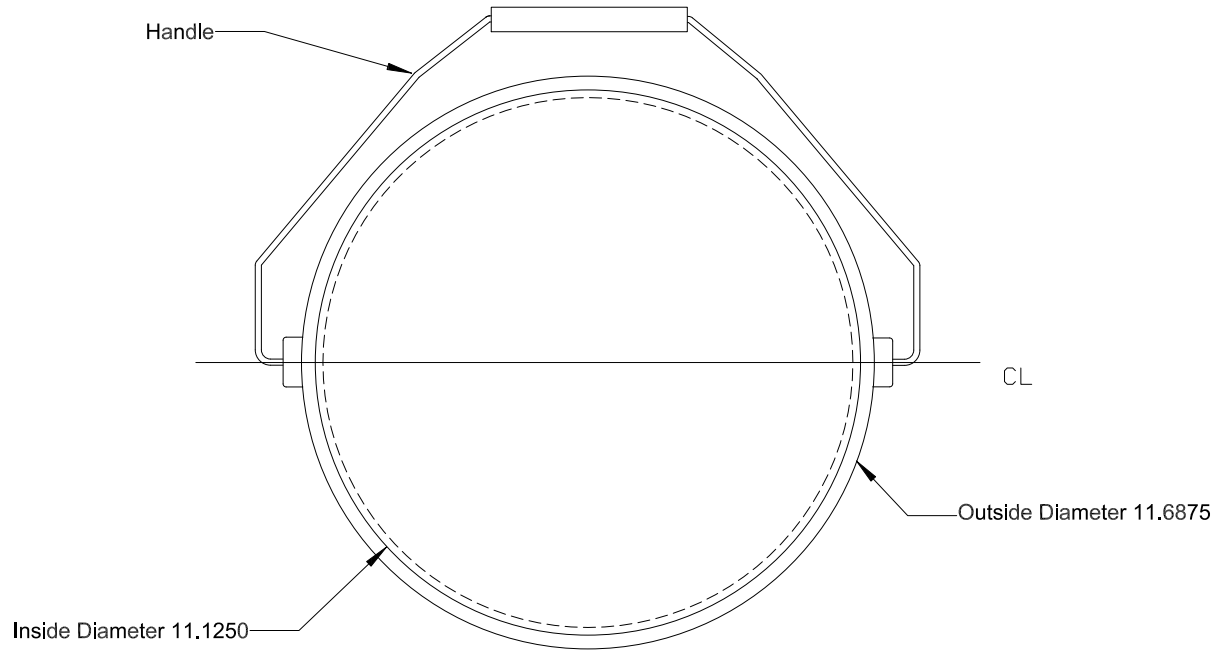

# Lacquered Steel 5 Gallon Tapered Container

**Powerwise**  
Ink Pumps  
8700 West 81st Street, Eden, MO, 64505 USA  
Tel: 816 888 8711 Fax: 816 888 8888  
email: sales@powerwise.com  
Website: www.powerwise.com

The contents of this drawing are subject to copyright and must not be disclosed to a third party or reproduced without the permission of Powerwise Corp.

Drawing No.	1017-5
Description	5 Gallon Container
Date	June 15 2015
Scale	1:4
Issue 1	Author PJR