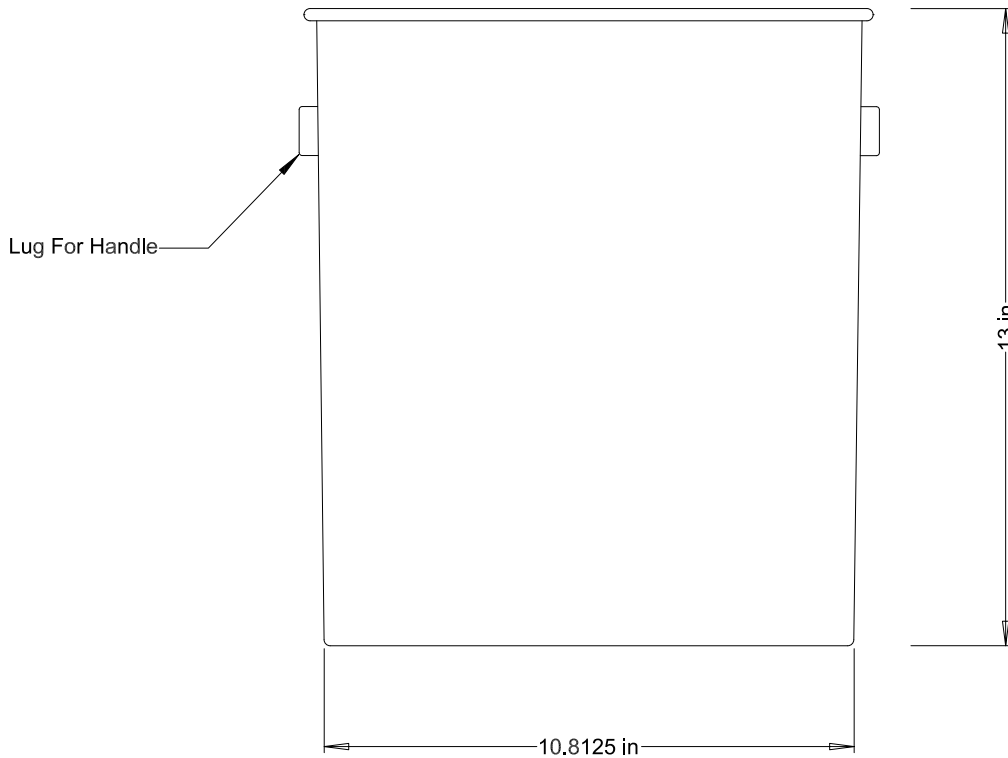

# Lacquered Steel 5 Gallon Tapered Container

**Powerwise**  
Ink Pumps  
8700 West 81st Street, Eden, MO, 64505 USA  
Tel: 816 888 8711 Fax: 816 888 8888  
email: sales@powerwise.com  
Website: www.powerwise.com

The contents of this drawing are subject to copyright and must not be disclosed to a third party or reproduced without the permission of Powerwise Corp.

Drawing No.	1017-5
Description	5 Gallon Container
Date	June 15 2015
Scale	1:4
Issue 1	Author PJR